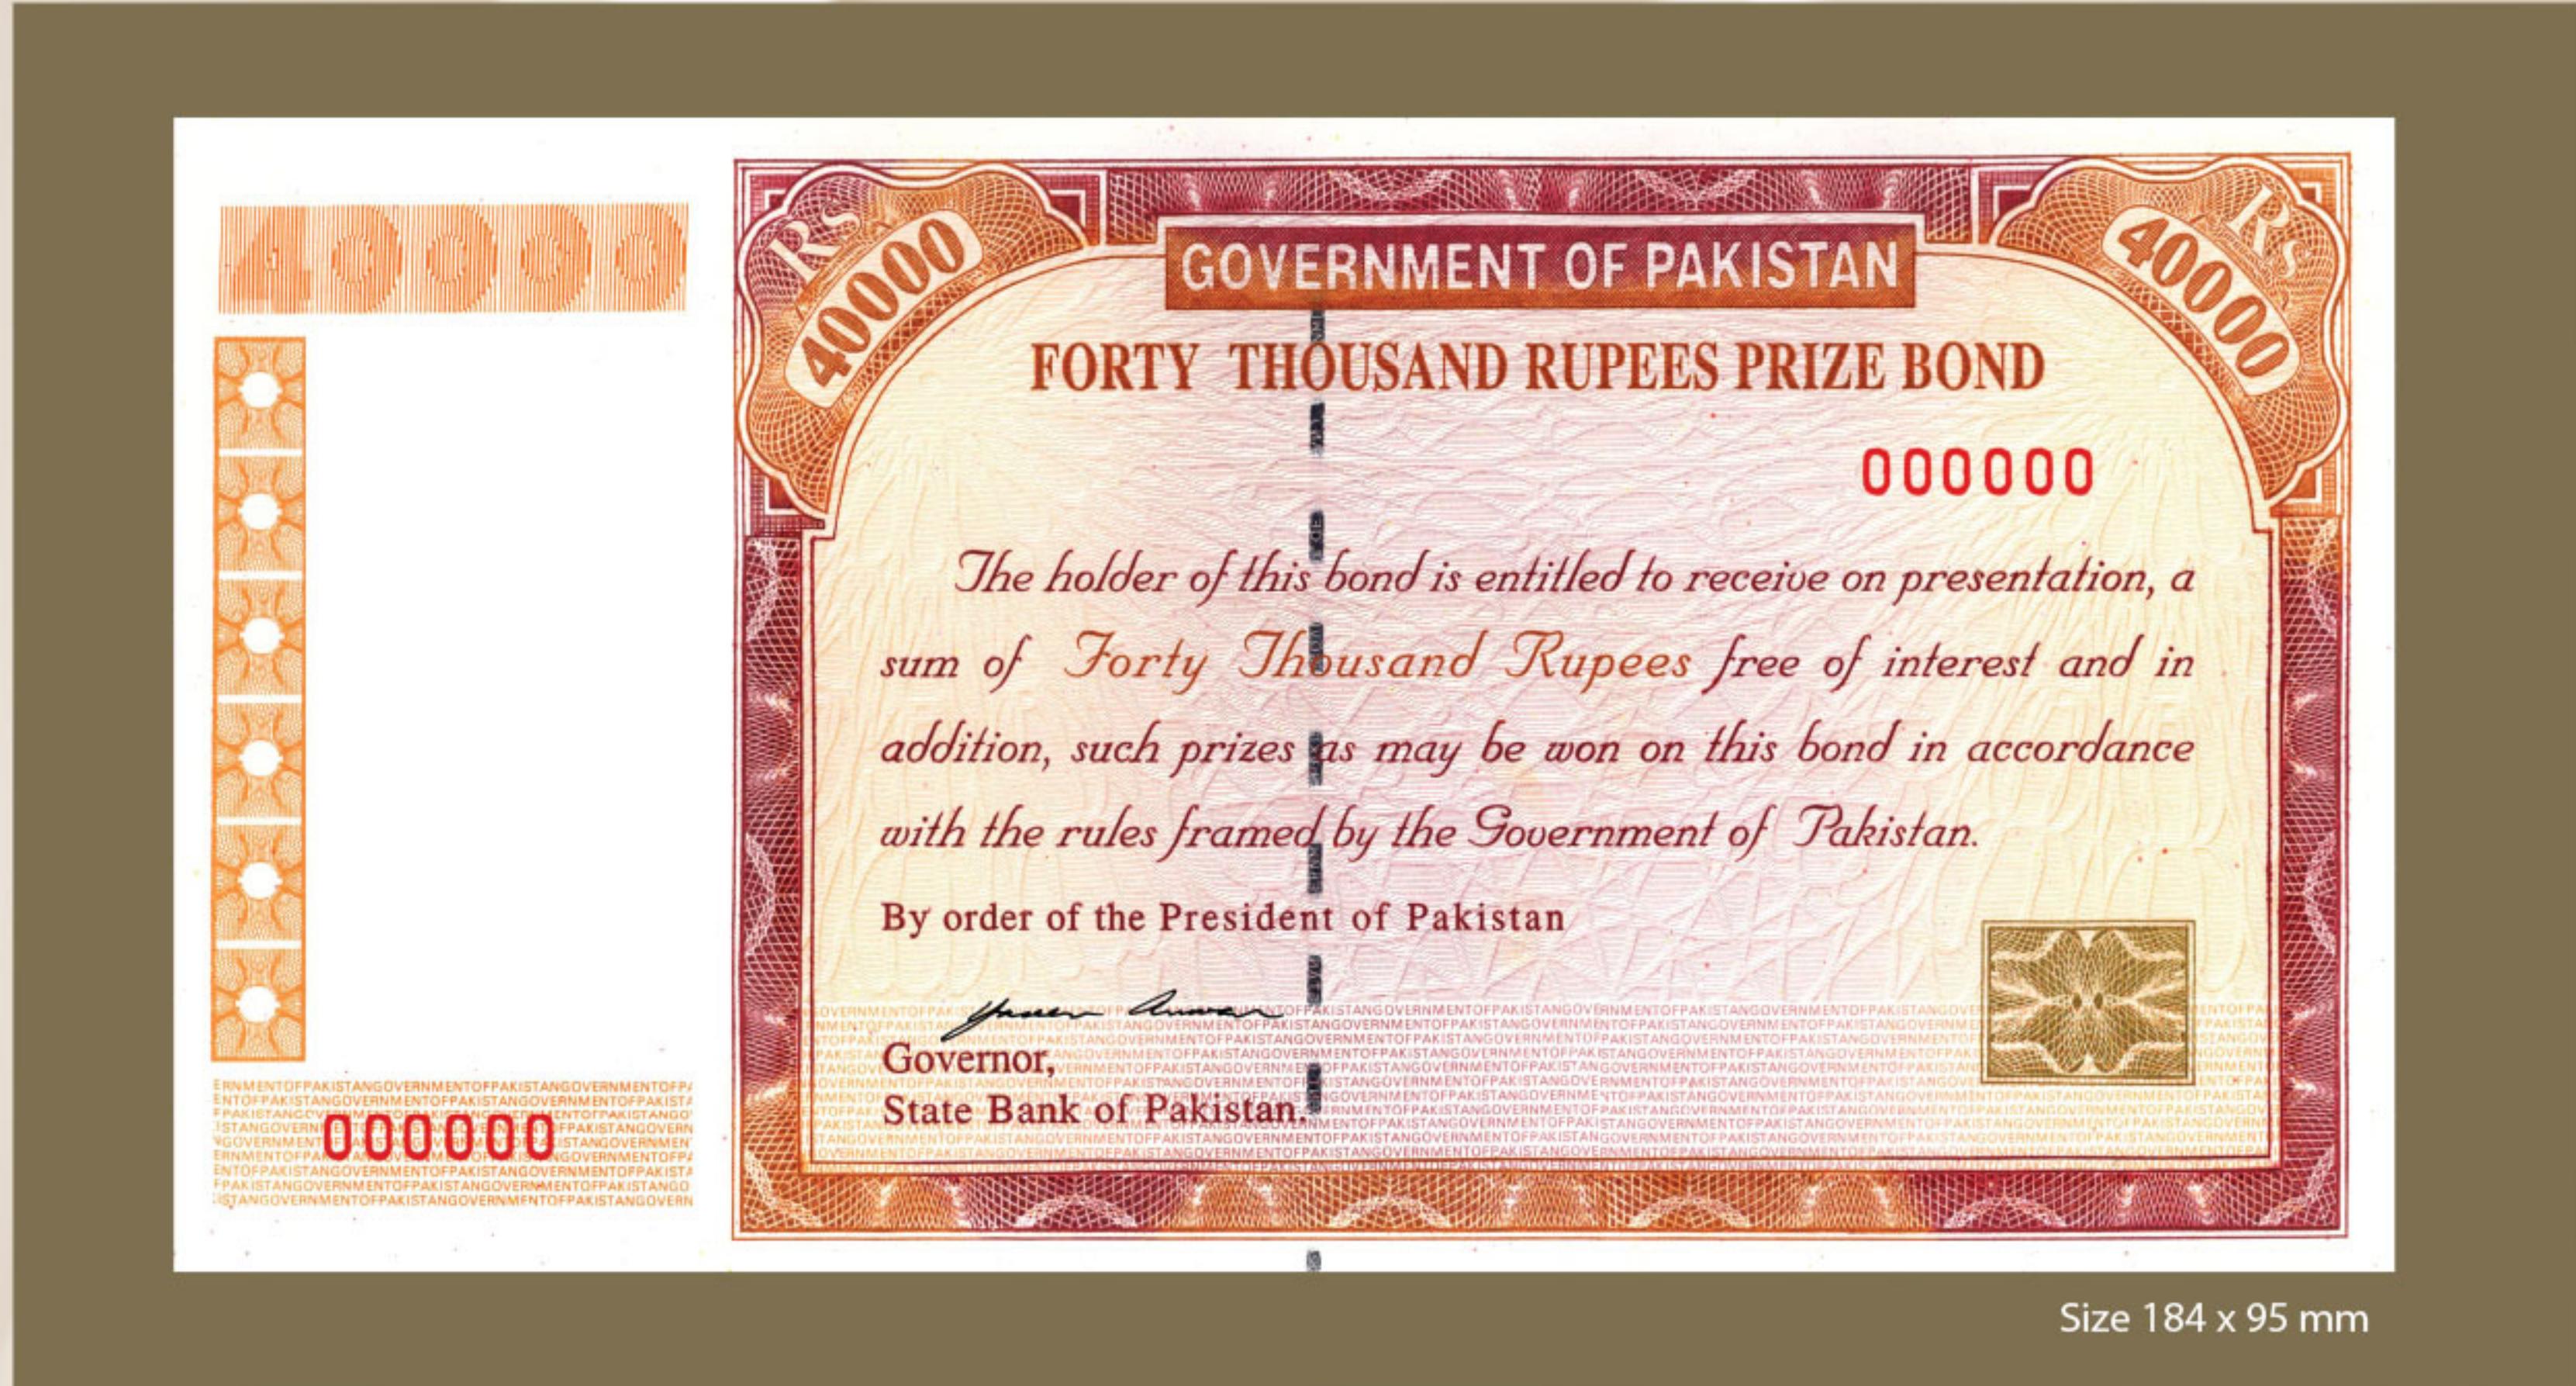

# SECURITY FEATURE OF RS. 40,000/- NATIONAL PRIZE BOND

**GOVERNMENT OF PAKISTAN IN REVERSE**

**WHITE LINE BORDER OR REVERSE BORDER**

**WHITE LINE OR REVERSE ROSETTE**  
Glow under UV Light

**RAINBOW PRINTING**

Different special inks used side by side  
Through Special Printing Technique

**INVISIBLE DENOMINATION**

Printed in the centre of the border  
Glow under UV light

**W/M PAPER**  
Visible when held upto a light

**SECURITY THREAD**

1.2 Window Security Thread  
Government of Pakistan

**PENETRATING NUMBERING**

1. Ink contains red dye that penetrates into the fibers of paper  
2. Shift color to Green under UV Light